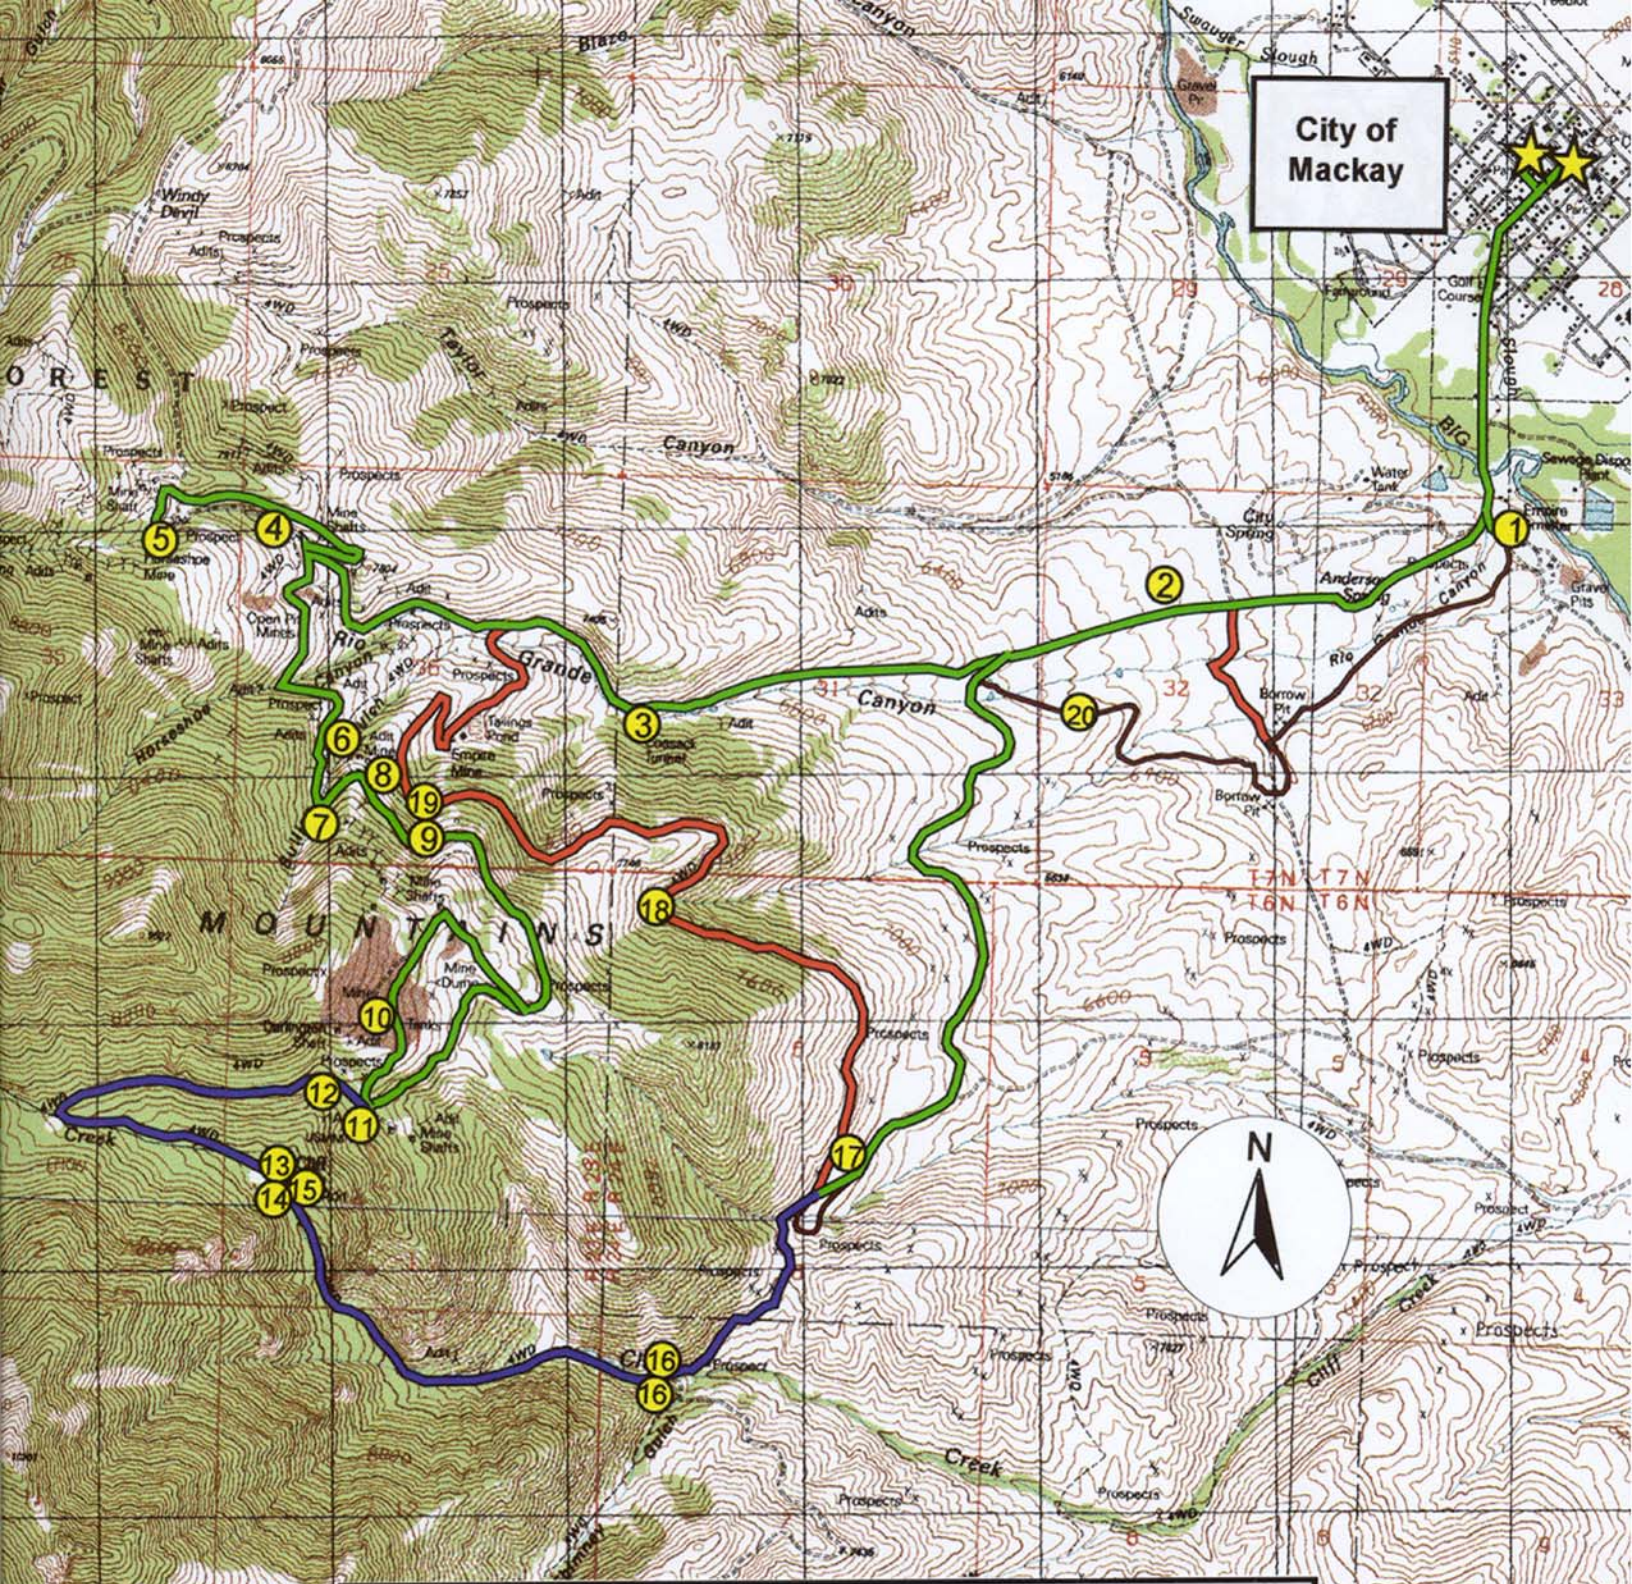

City of Mackay

Mackay's Mine Hill Tour

-  Information
-  Mackay's Mine Hill Tour interpretive points
-  The GREEN TOUR (all transportation modes, including low clearance cars)
-  The BLUE TOUR (high clearance vehicles)
-  The RED TOUR (ATVs, motorcycles, bicycles, horses and hikers)
-  Not accessible at this time